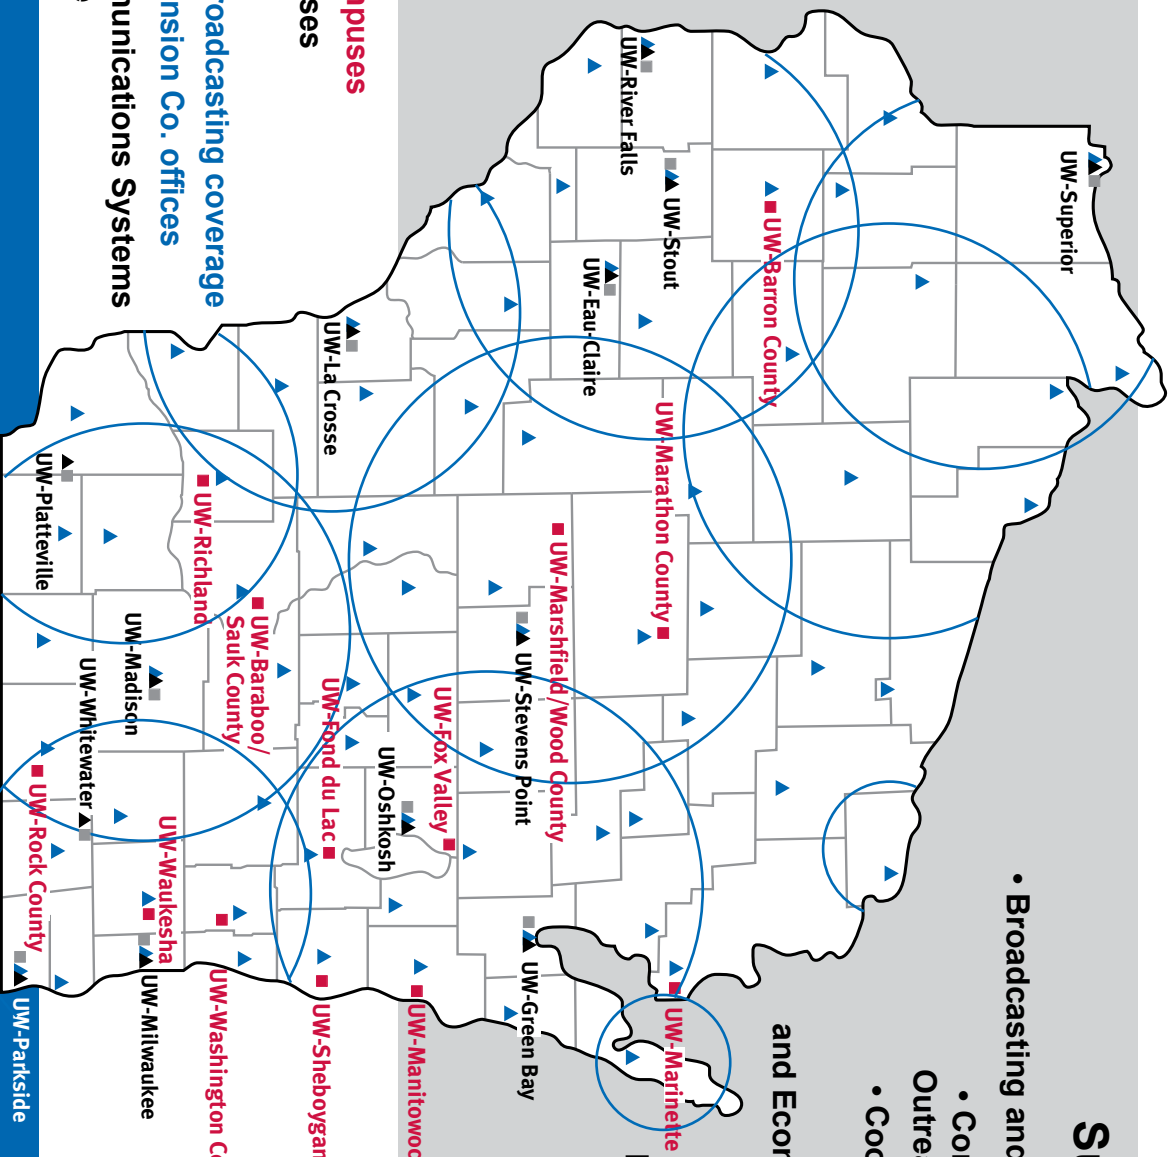

Summary Map

- Broadcasting and Media Innovations
- Continuing Education, Outreach and E-Learning
- Cooperative Extension
- Entrepreneurship and Economic Development
- UW Colleges
- Wisconsin Humanities Council

1. **13 UW Colleges campuses**
   - ▲ **13 Four-year campuses**
   - **SBDC locations**
   - **Wisconsin Public Broadcasting coverage**
   - ▲ **72 Cooperative Extension Co. offices**
2. **Instructional Communications Systems statewide coverage**